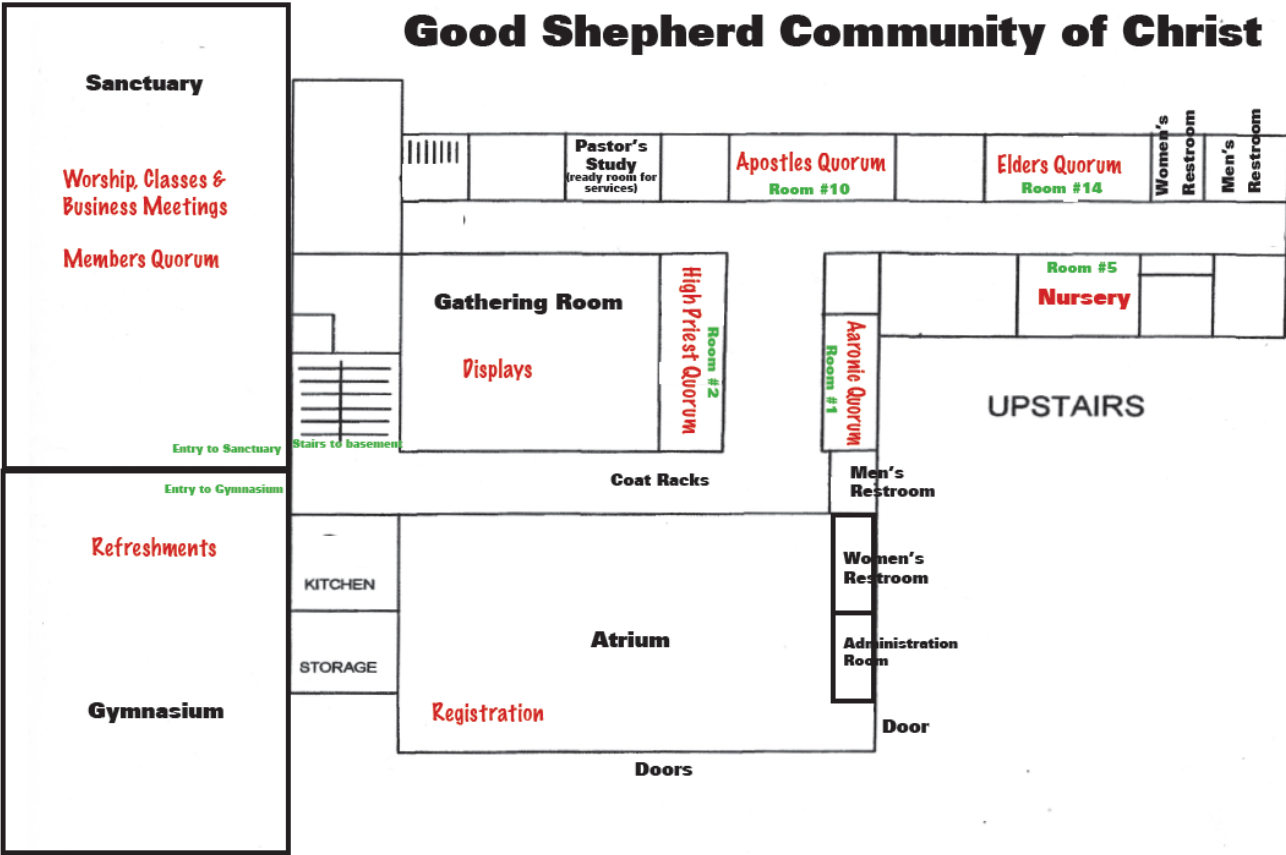

Quorum	Meeting Space	Quorum Chair
Youth	Gymnasium	Grace Pedersen
Women	Sanctuary	Debbie Newman
Non-Priesthood Men & Aaronic Priesthood	First Floor – Room #1	Carl Cederstrom
Elders	First Floor – Room #14	Jerry Skotak
Seventy	Basement – Room L2	Ron Johnson
High Priests	First Floor – Room #2	Rob Rolfe
Apostles	First Floor – Room #10	Gary Whiting

Good Shepherd Basement